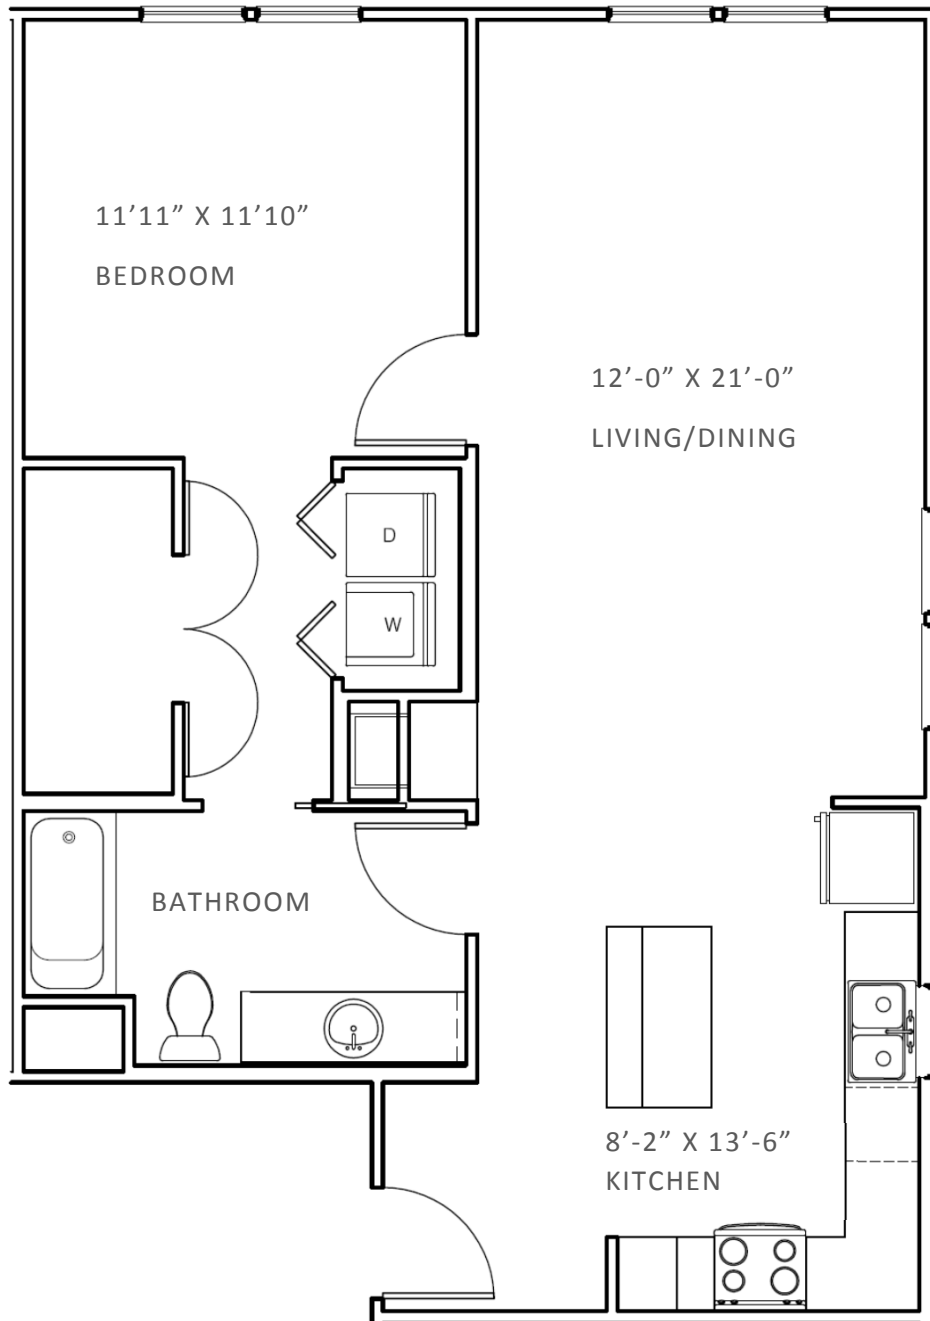

THE TRAILS
at
Carmel Creek

Bridgewater

1 Bedroom / 1 Bathroom

824 SqFt