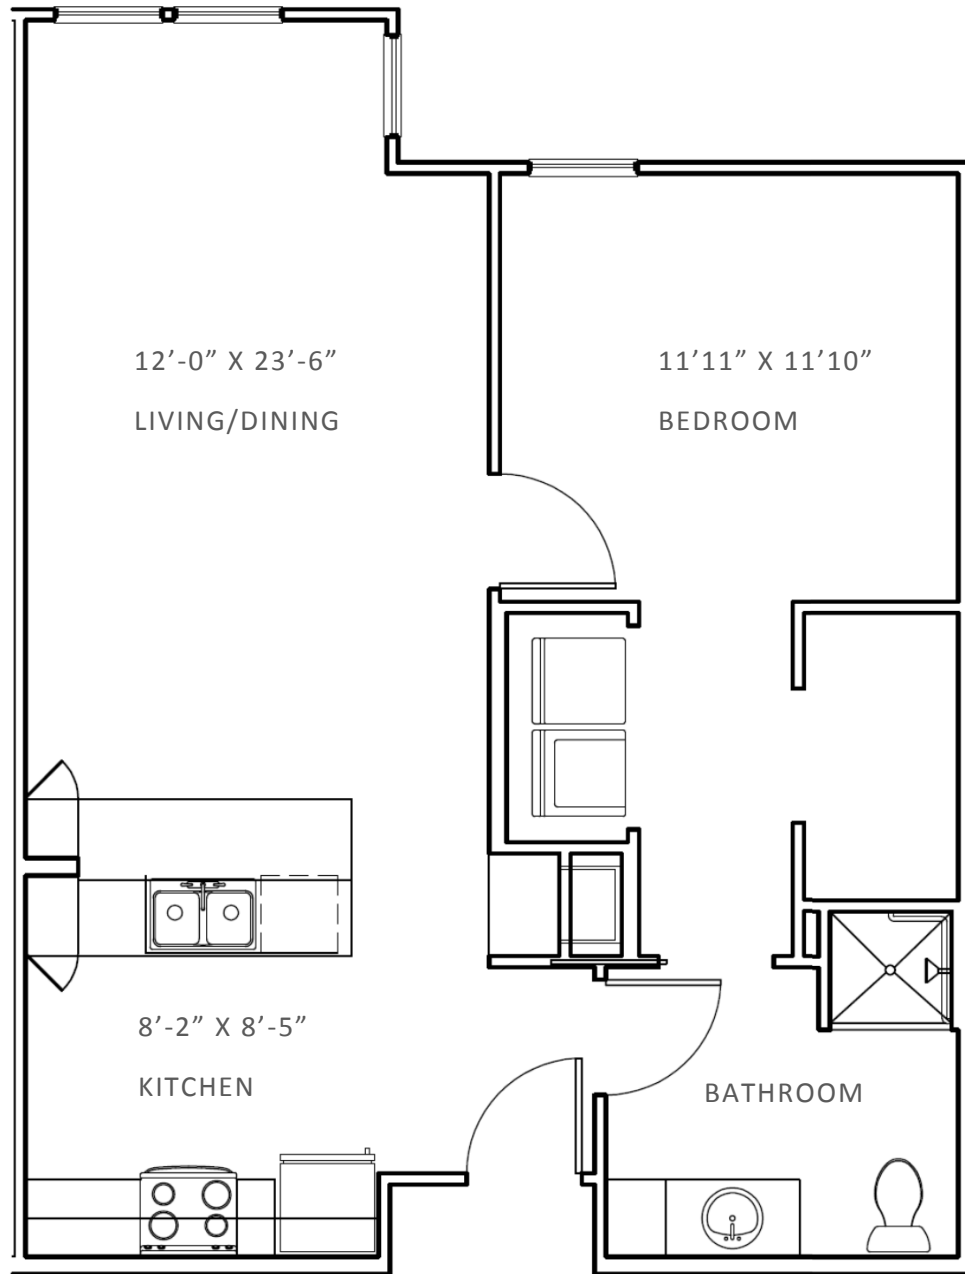

**THE**  **TRAILS**  
*at*  
*Carmel Creek*

Creekwood B

1 Bedroom / 1 Bathroom

753 SqFt