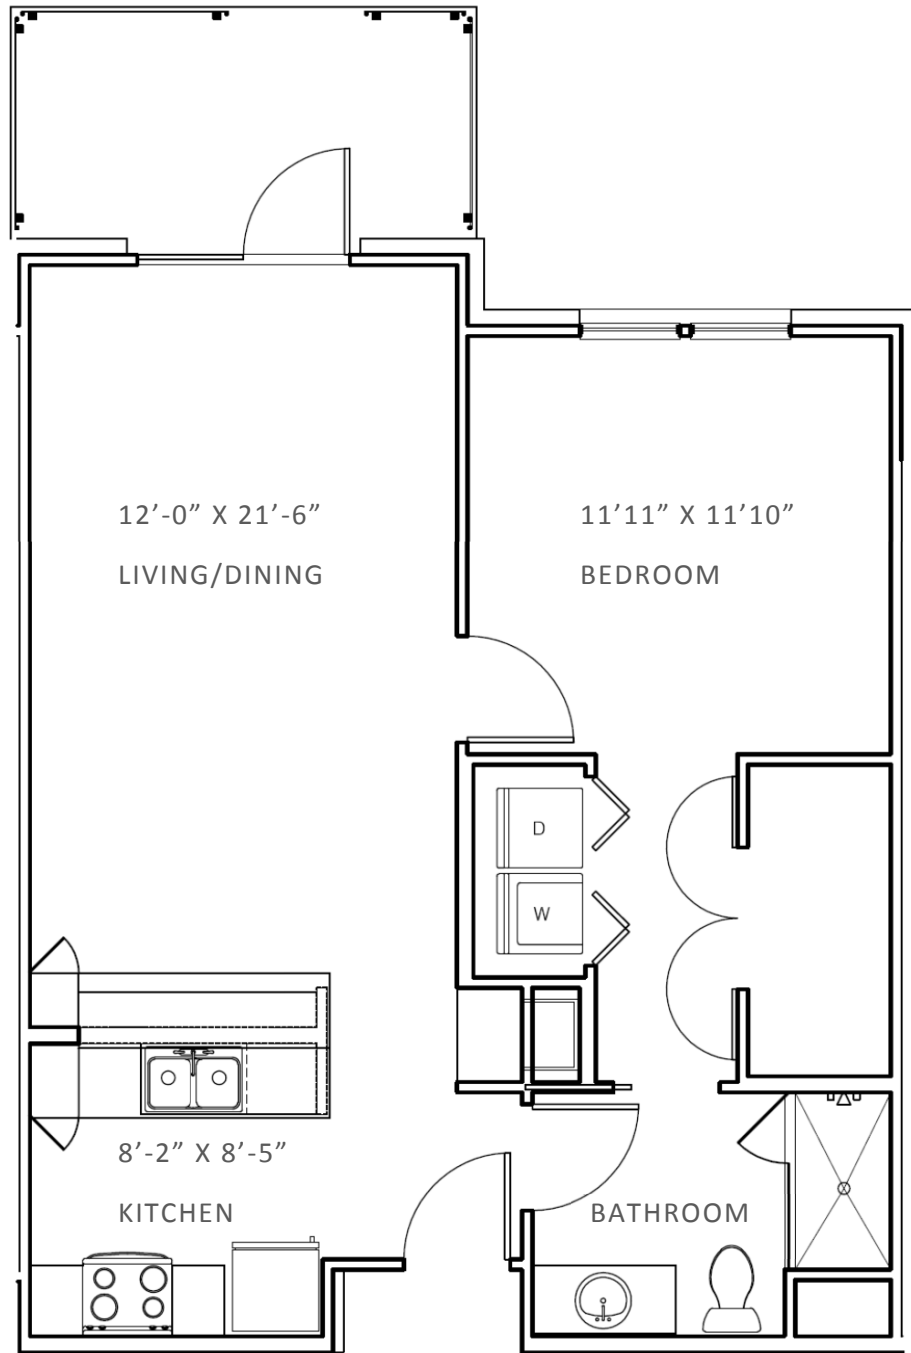

THE TRAILS
at
Carmel Creek

Creekwood C

Apartments vary. Balcony on select units only

1 Bedroom / 1 Bathroom

803 SqFt