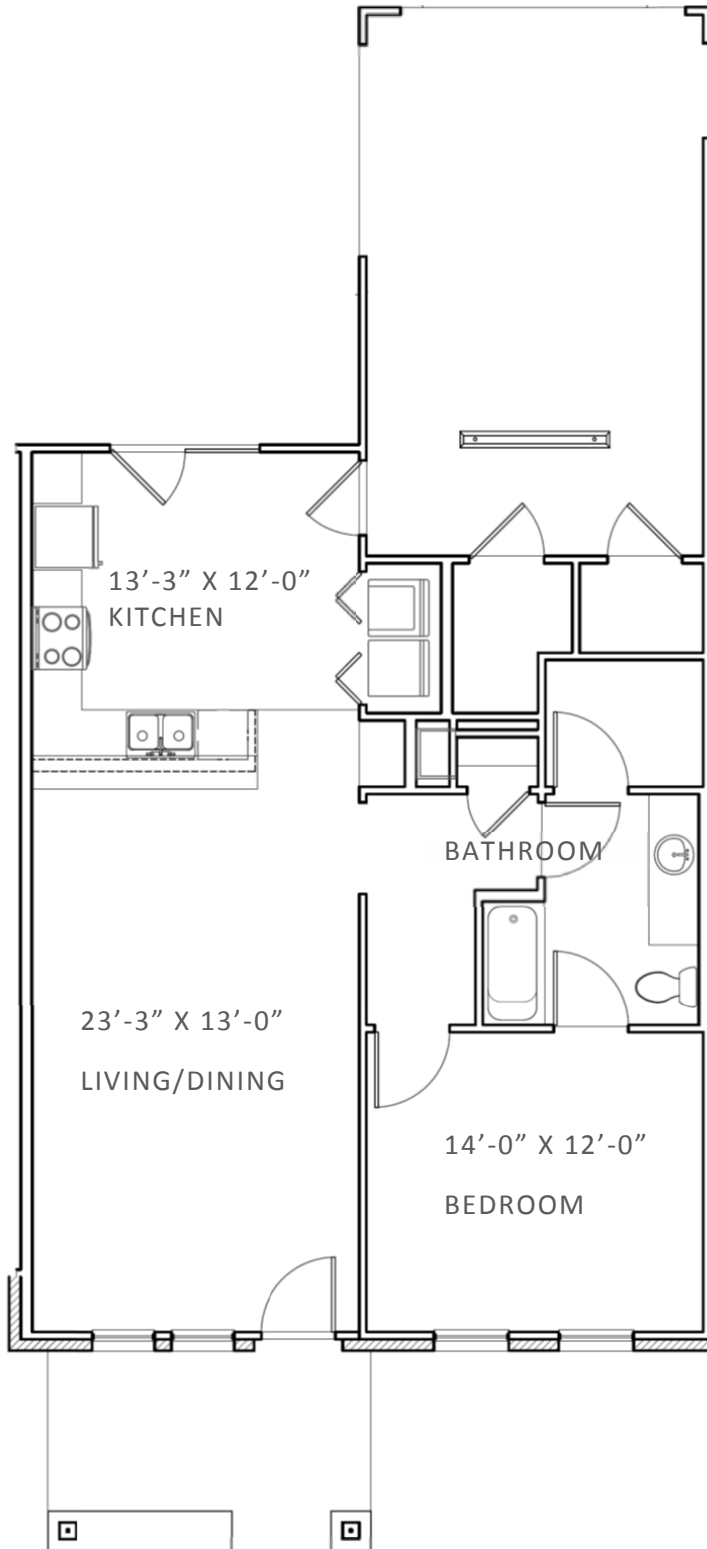

THE TRAILS
at
Carmel Creek

1 Bedroom / 1 Bathroom

847 SqFt