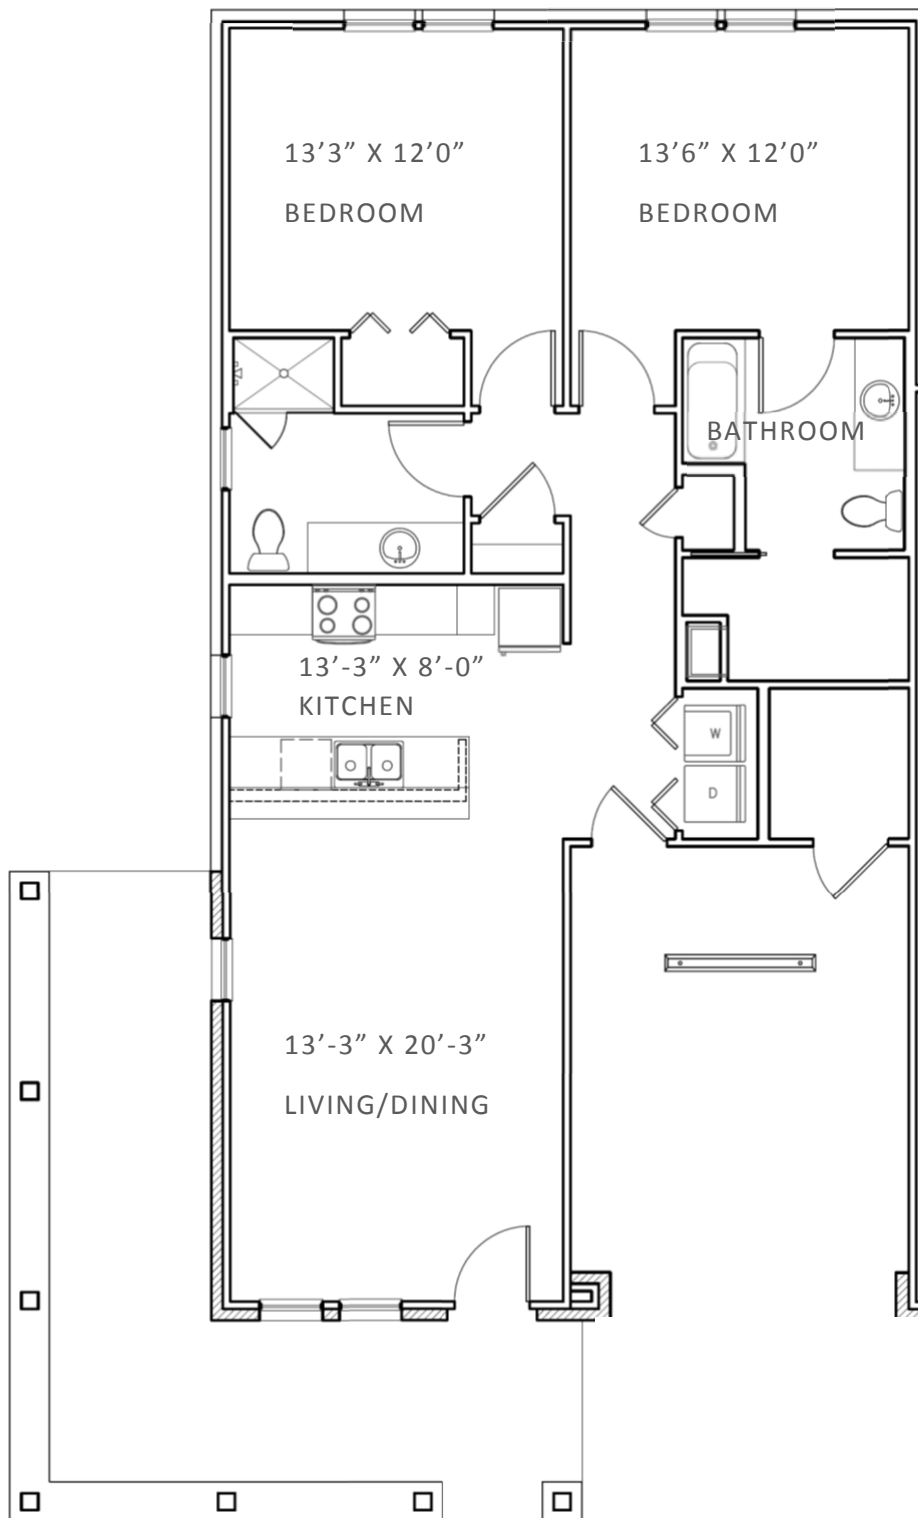

THE TRAILS
at
Carmel Creek

Pebble Beach

2 Bedroom / 2 Bathroom Cottage

1,131 SqFt