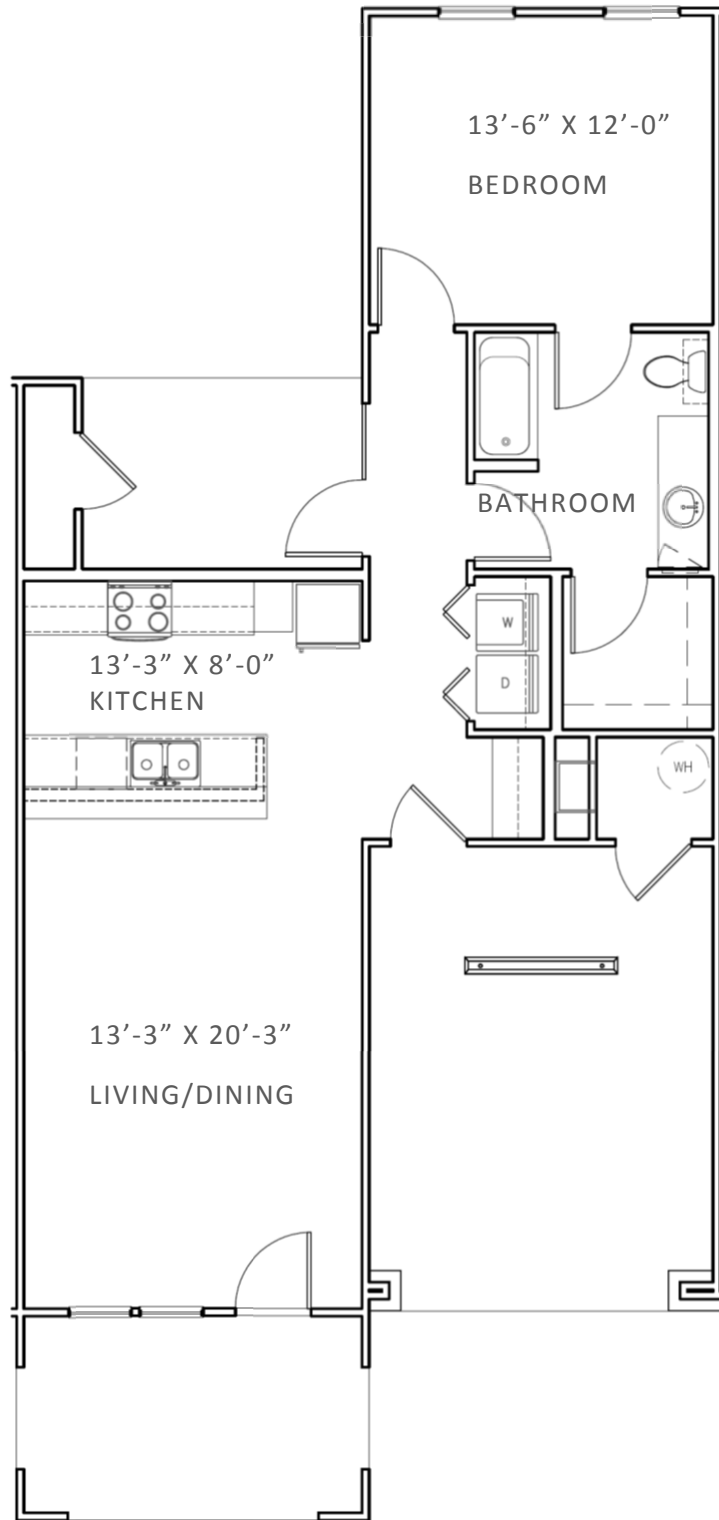

**THE**  **TRAILS**  
*at Carmel Creek*

Pine Valley

1 Bedroom / 1 Bathroom Cottage

855 SqFt