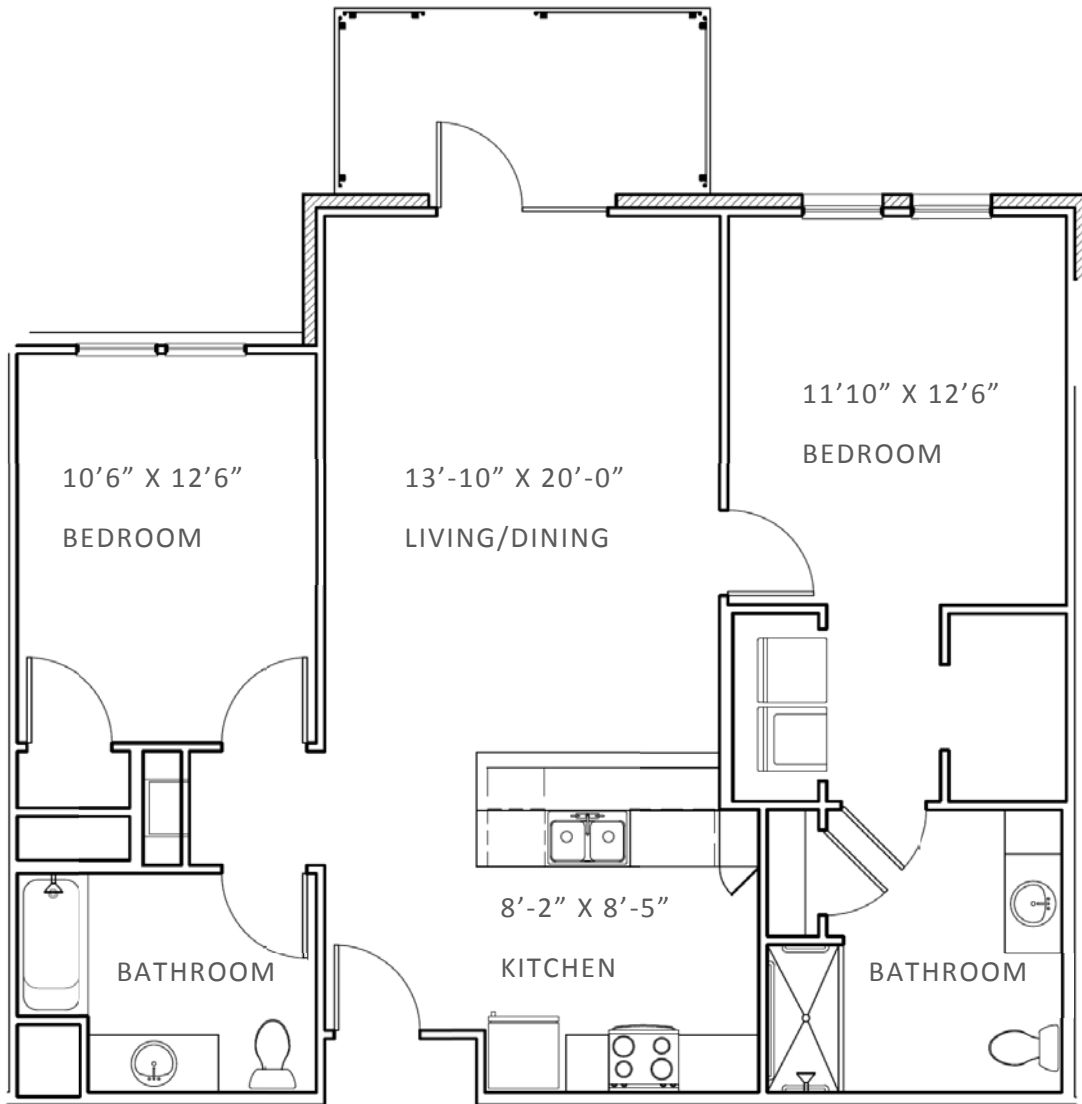

THE TRAILS
at
Carmel Creek

Valley Run

2 Bedroom / 2 Bathroom

1102 SqFt